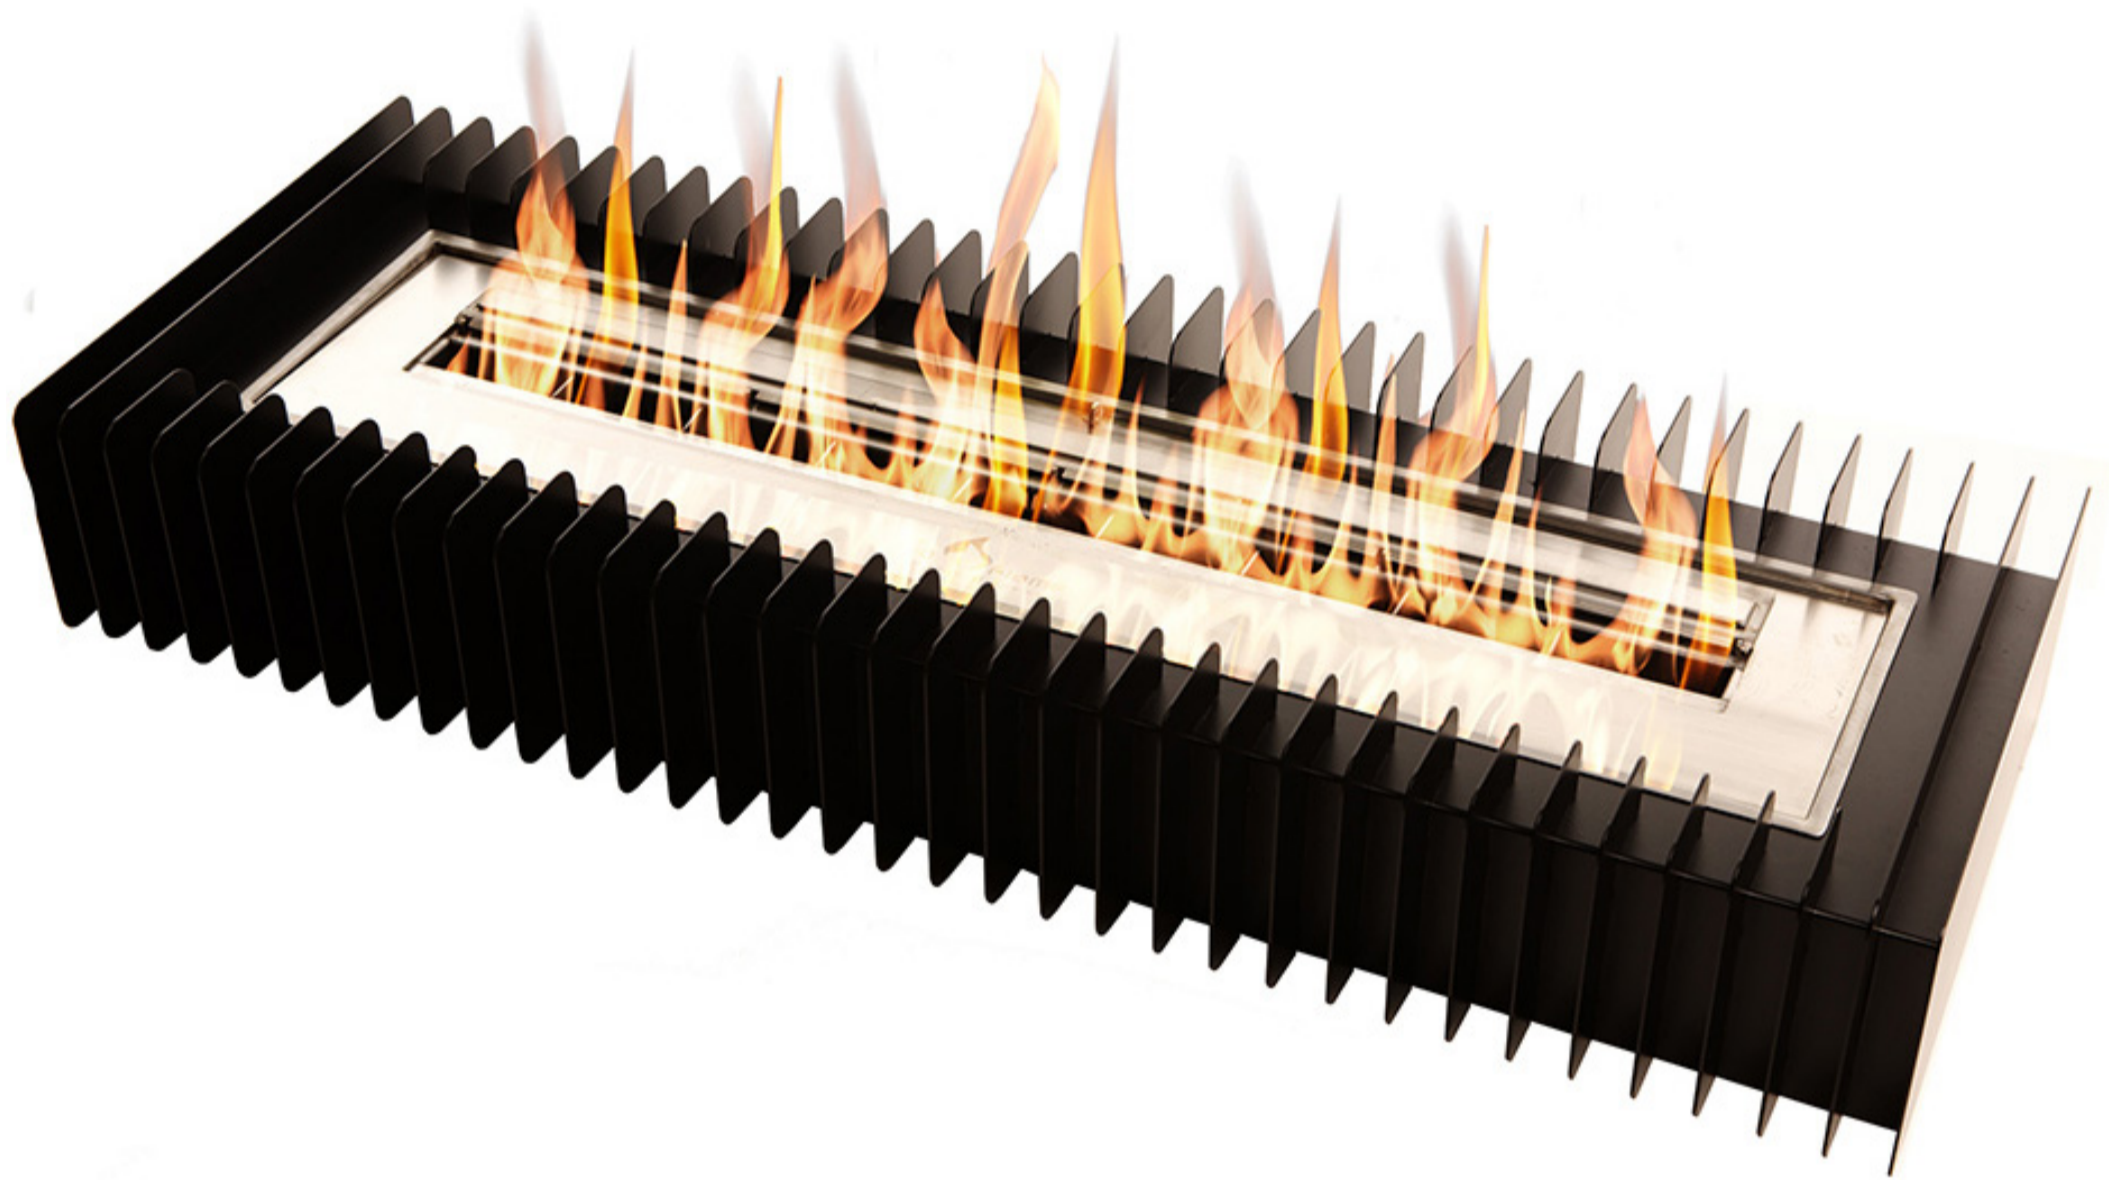

Grate Kit Collection

38" Grate Kit

Included Accessories

Grate Kit Collection

38" Grate Kit

Dimensions H x W x D mm/in	Fuel Capacity	Heats on Average (indoors)	Fuel Consumption	Thermal Output Net (MAX)	Approx. Burn Time	Minimum Room Size (per burner)
160 x 1071 x 401 6.3 x 42.2 x 15.8	11L	Over 93m ² [1,001 ft ²]	1L per hour	27,000 BTU/h 7.9 Kw	11 hours	250 sq. ft.

Awards

2010 Winner Outdoor Hearth Products Vesta Awards

Application

Indoor & Outdoor

Materials

304 Stainless Steel Construction

Approx. Weight

79 lbs