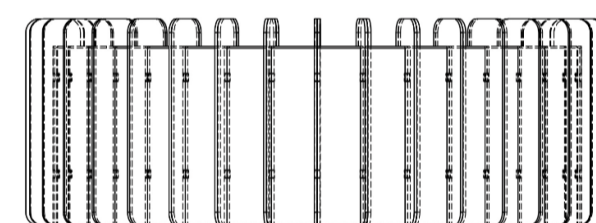

Fuel Type

Bio Ethanol Fuel

Global Compliance
All burners are UL Listed in accordance with ANSI/UL1370 in the USA and comply with the ACCC Safety Mandate for Australia.

Lifetime Warranty

FOR MORE INFORMATION PLEASE REFERENCE THE CLEARANCE & INSTALLATION MANUAL

*Dimensions may vary by 2% (plus or minus) due to material attributes. Template not provided. The Bio Flame recommends using the actual fireplace or burner model when making final cut out