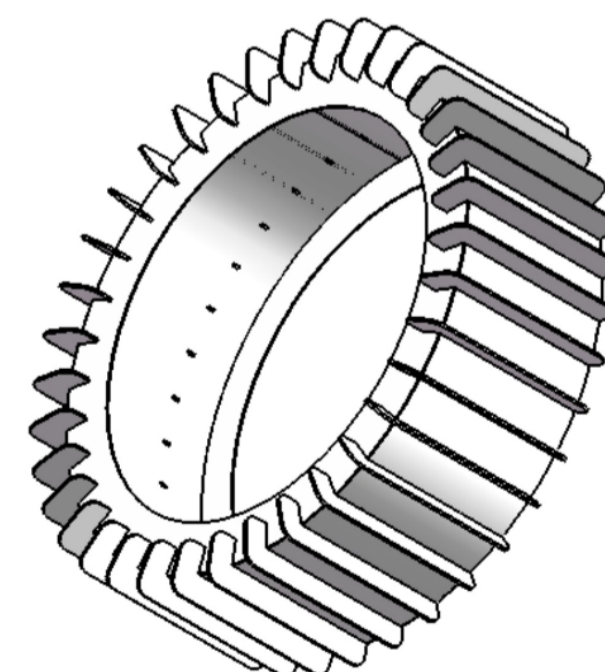

Fuel Type

Bio Ethanol Fuel

Global Compliance
All burners are UL Listed in accordance with ANSI/UL1370 in the USA and comply with the ACCC Safety Mandate for Australia.

Lifetime Warranty

FOR MORE INFORMATION PLEASE REFERENCE THE CLEARANCE & INSTALLATION MANUAL

*Dimensions may vary by 2% (plus or minus) due to material attributes. Template not provided. The Bio Flame recommends using the actual fireplace or burner model when making final cut out