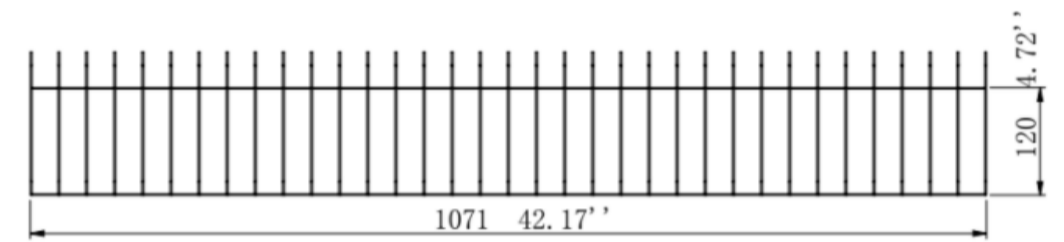

Application

Indoor & Outdoor

Materials

304 Stainless Steel Construction