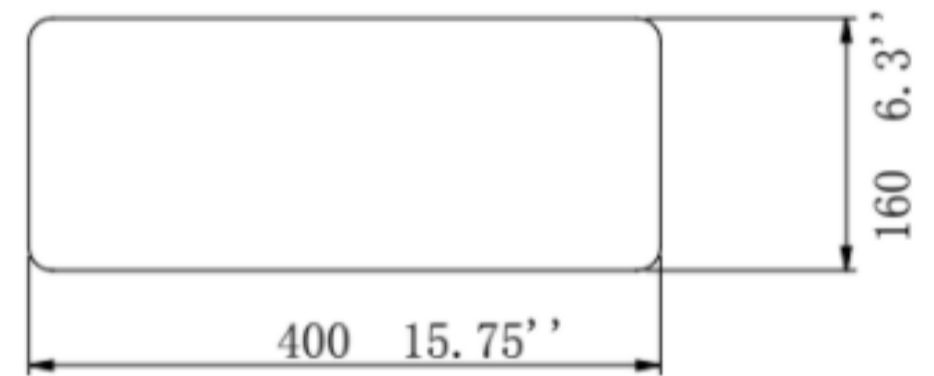

Approx. Weight

79 lbs

Fuel Type

Bio Ethanol Fuel