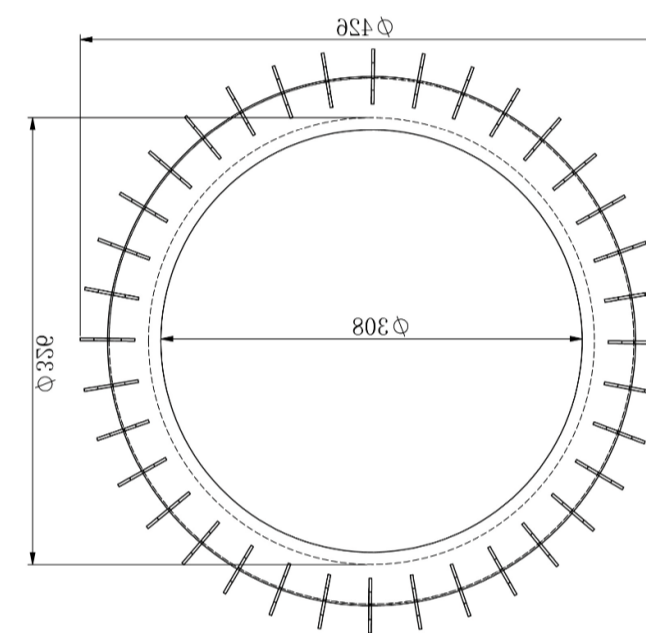

Fuel Type

Bio Ethanol Fuel

Global Compliance
All burners are UL Listed in accordance with ANSI/UL1370 in the USA and comply with the ACCC Safety Mandate for Australia.

Lifetime Warranty

FOR MORE INFORMATION PLEASE REFERENCE THE CLEARANCE & INSTALLATION MANUAL

*Dimensions may vary by 2% (plus or minus) due to material attributes. Template not provided. The Bio Flame recommends using the actual fireplace or burner model when making final cut out