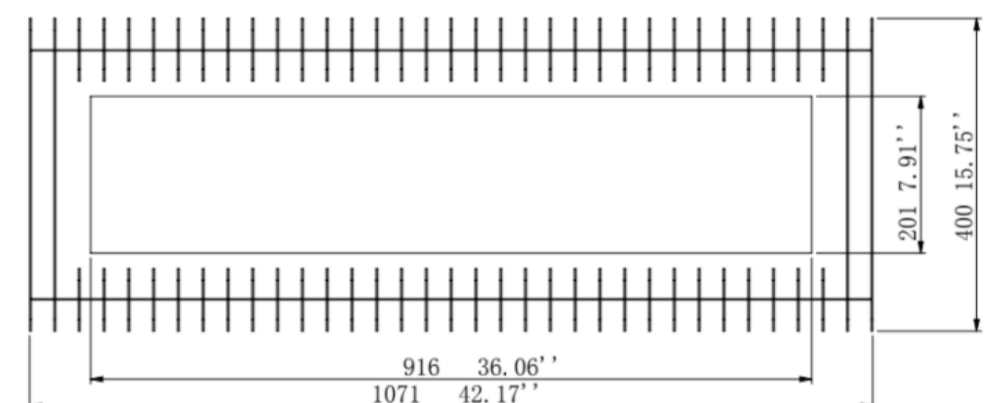

Global Compliance
All burners are UL Listed in accordance with ANSI/UL1370 in the USA and comply with the ACCC Safety Mandate for Australia.

Lifetime Warranty